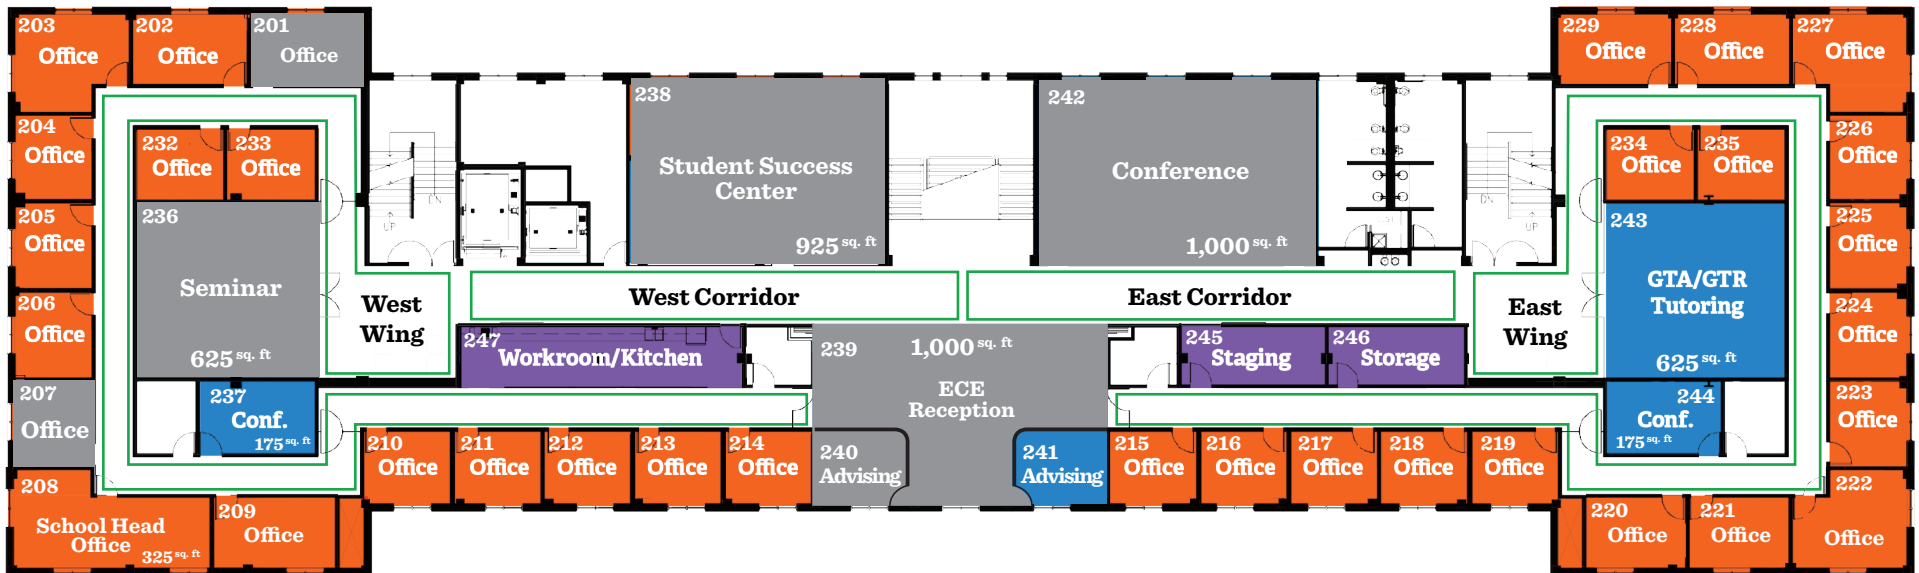

COLLEGE OF
**ENGINEERING, ARCHITECTURE
AND TECHNOLOGY**